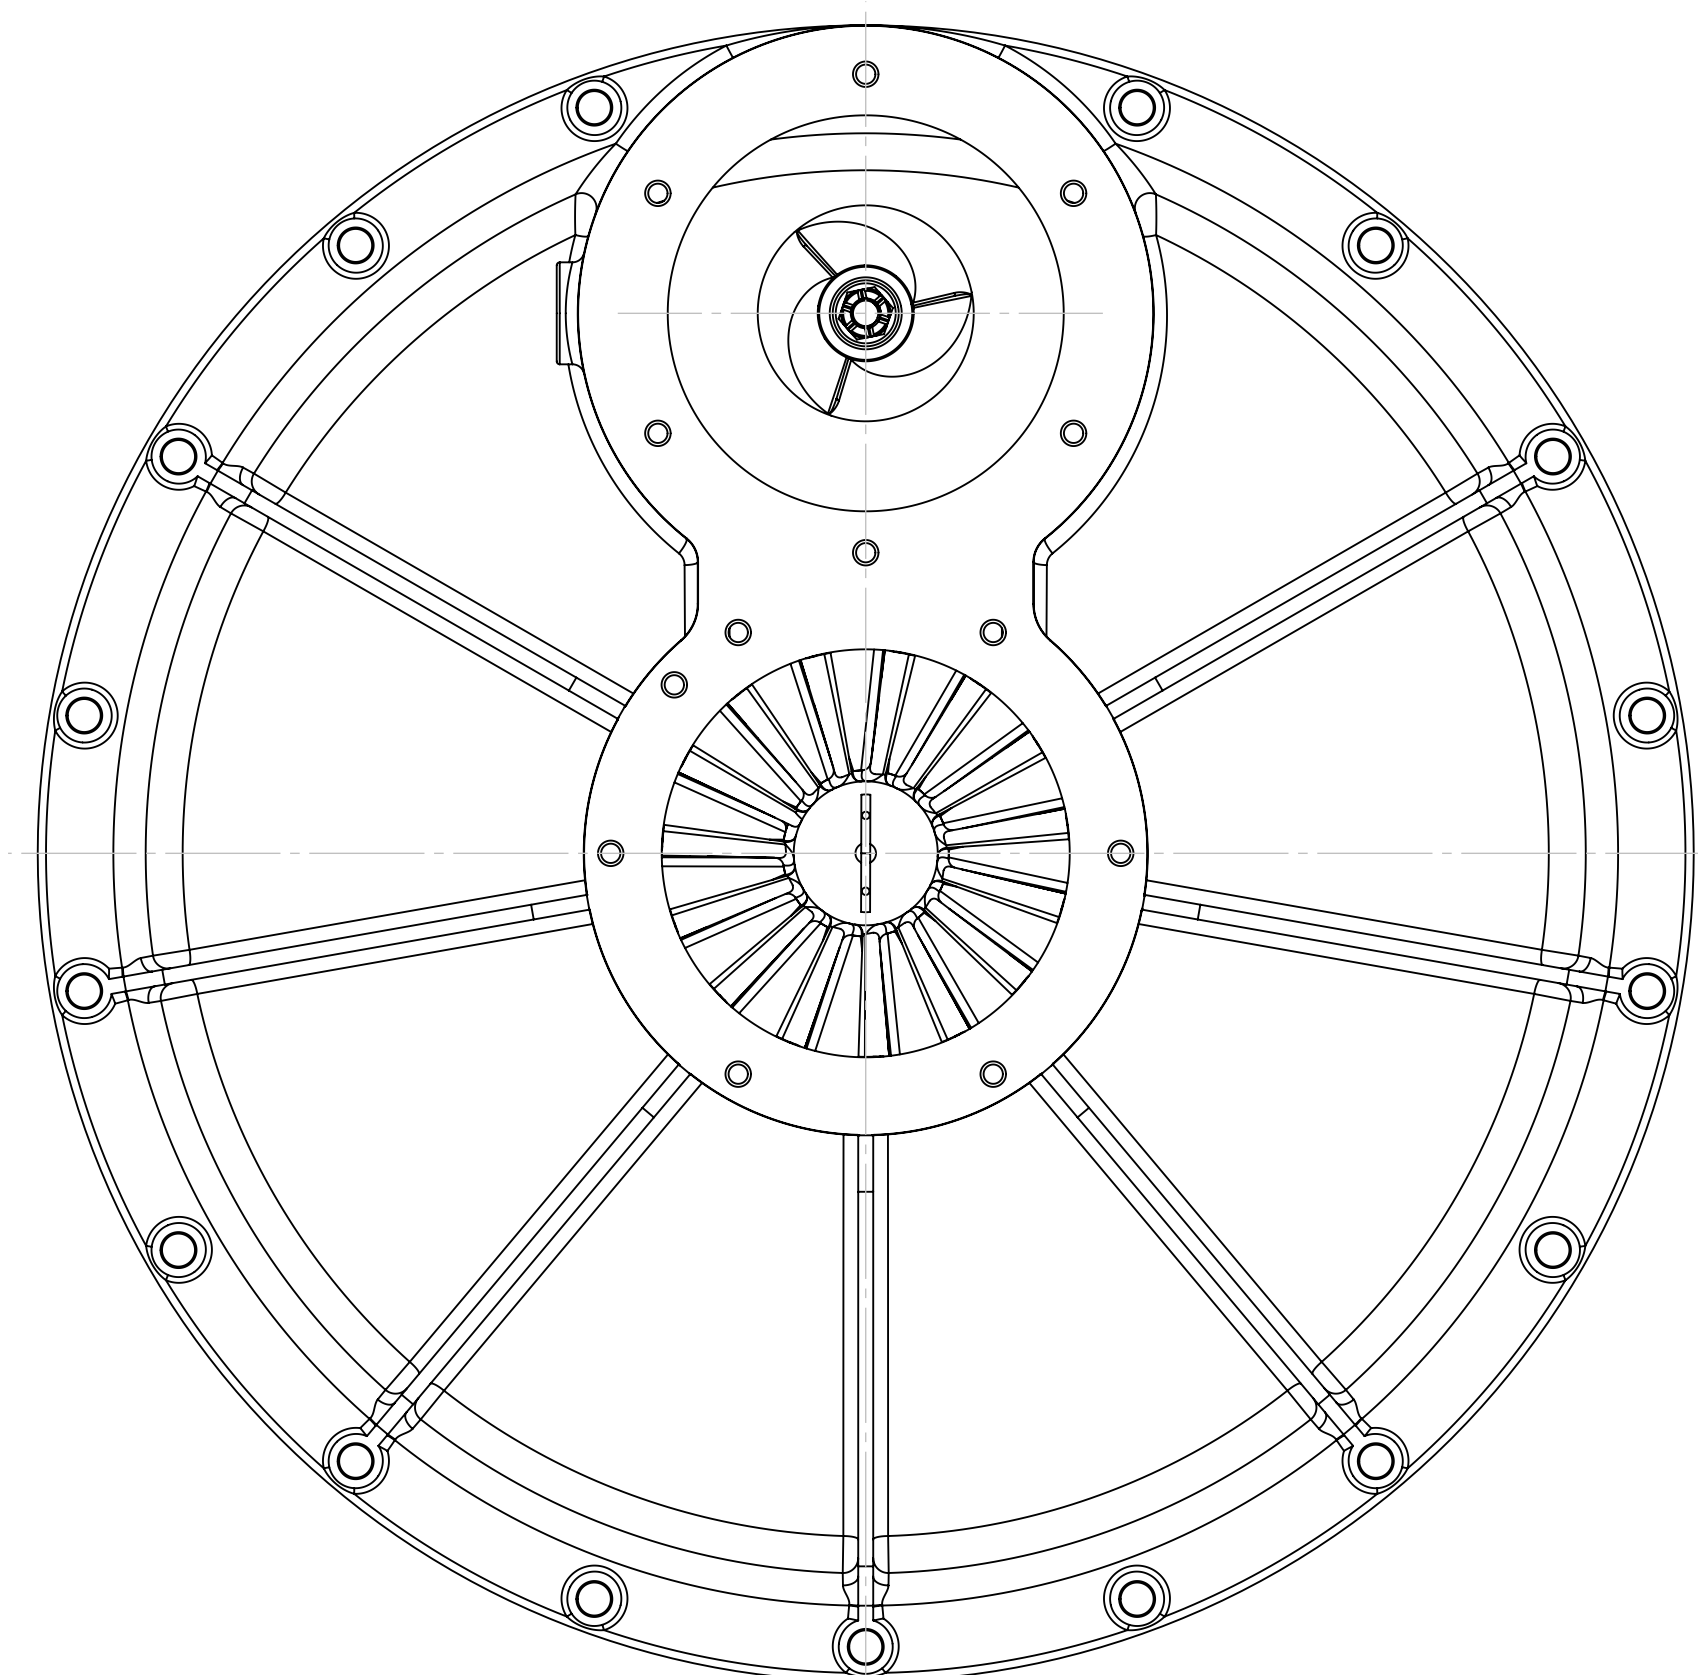

8

7

6

5

4

3

2

1

A ←

SECTION A-A
SCALE 1 : 2

**Wright Aviation Engine
Model P-2
Supercharger Assembly**
(Approximate reconstruction from original WAD drawings)
J Riend 23jan24

8

7

6

5

4