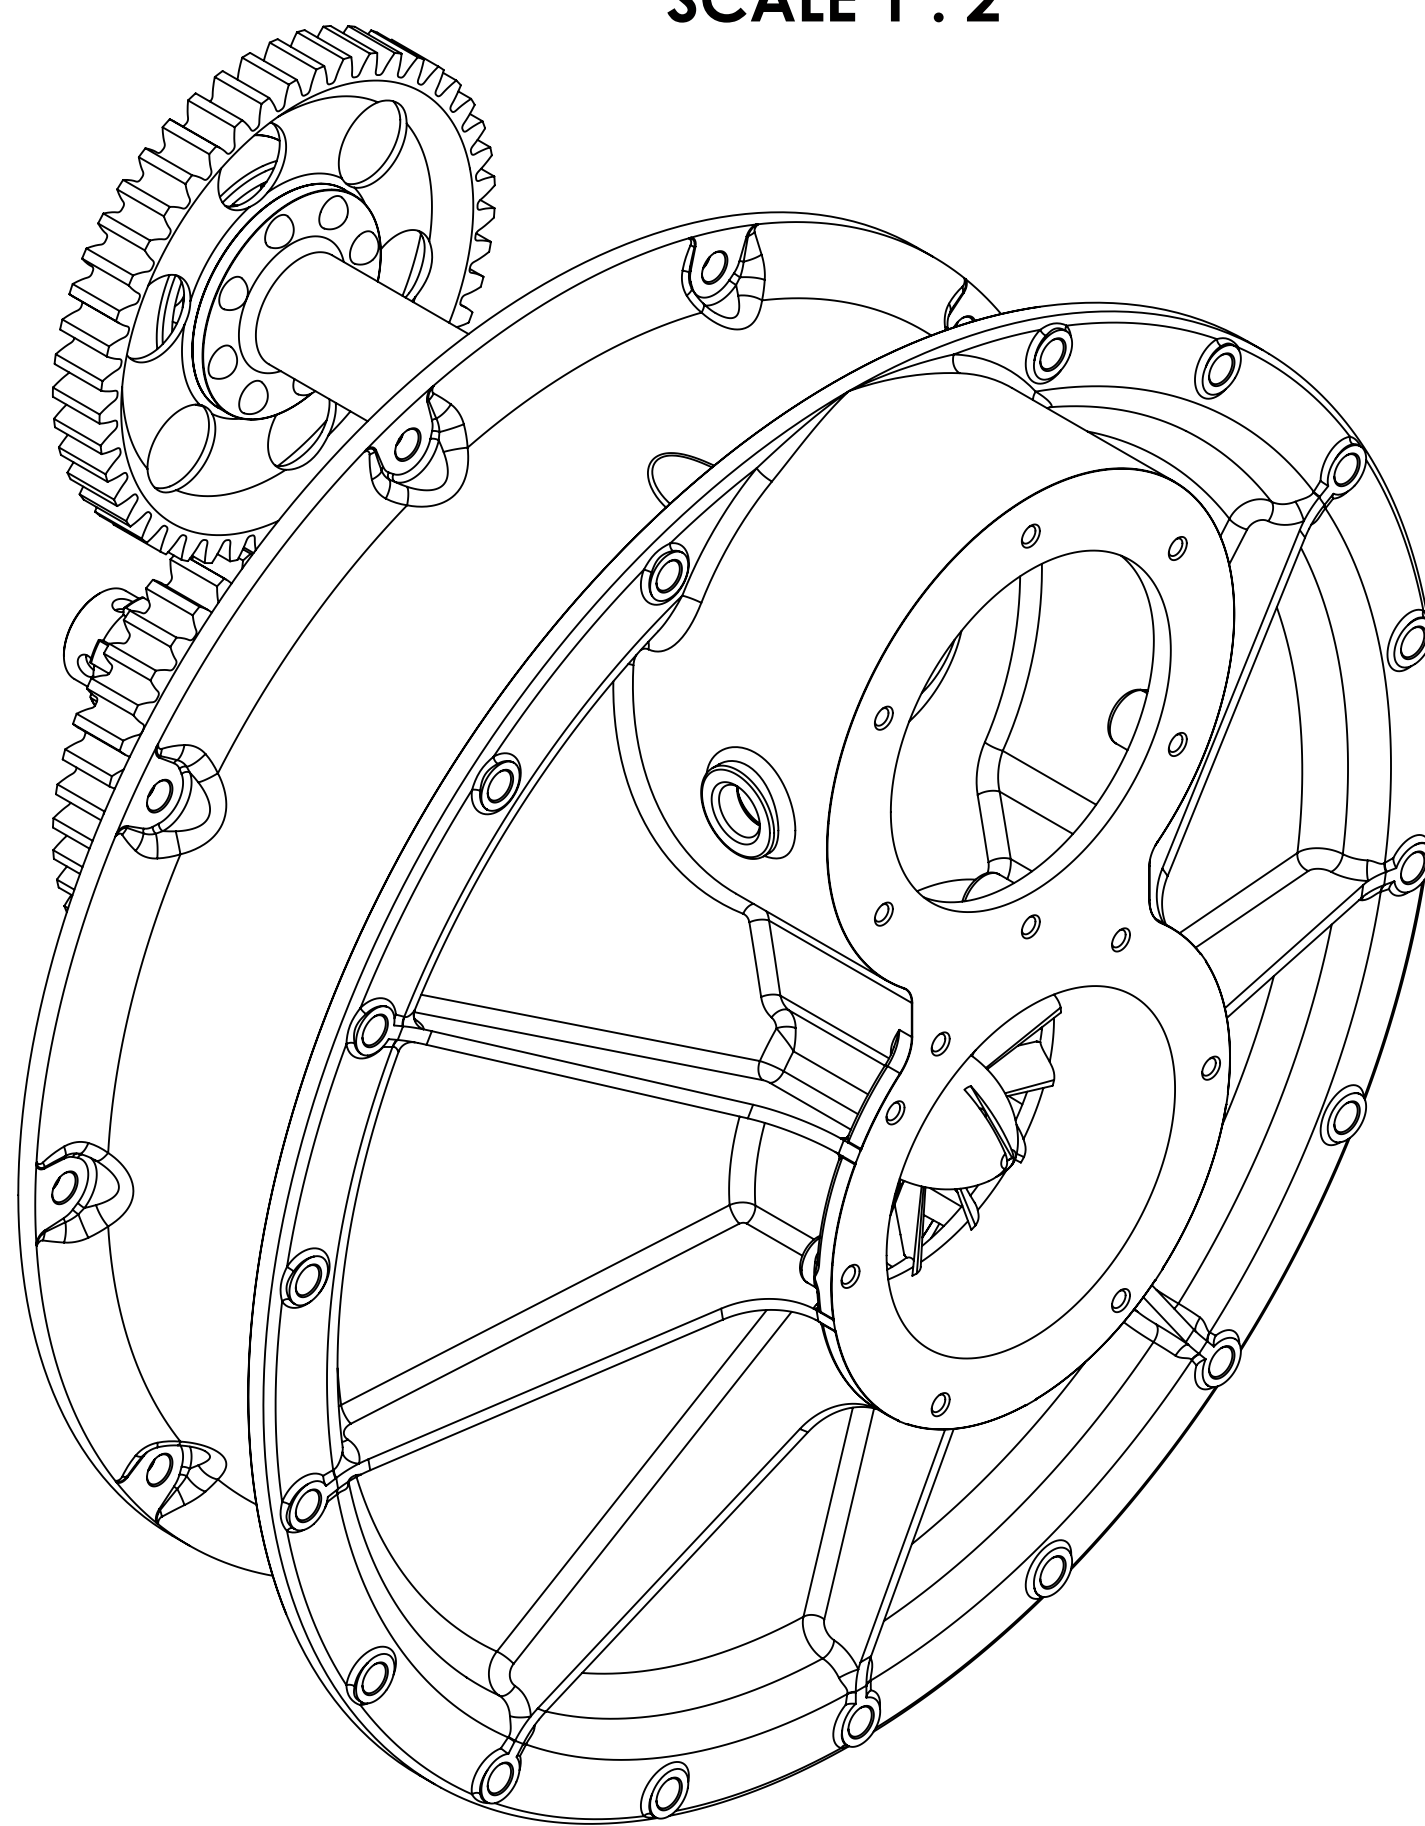

8

7

6

5

4

3

2

1

A ←

SECTION A-A
SCALE 1 : 2

**Wright Aviation Engine
Model P-2
Supercharger Assembly**
(Approximate reconstruction from original WAD drawings)
J Riend 23jan24

8

7

6

5

4