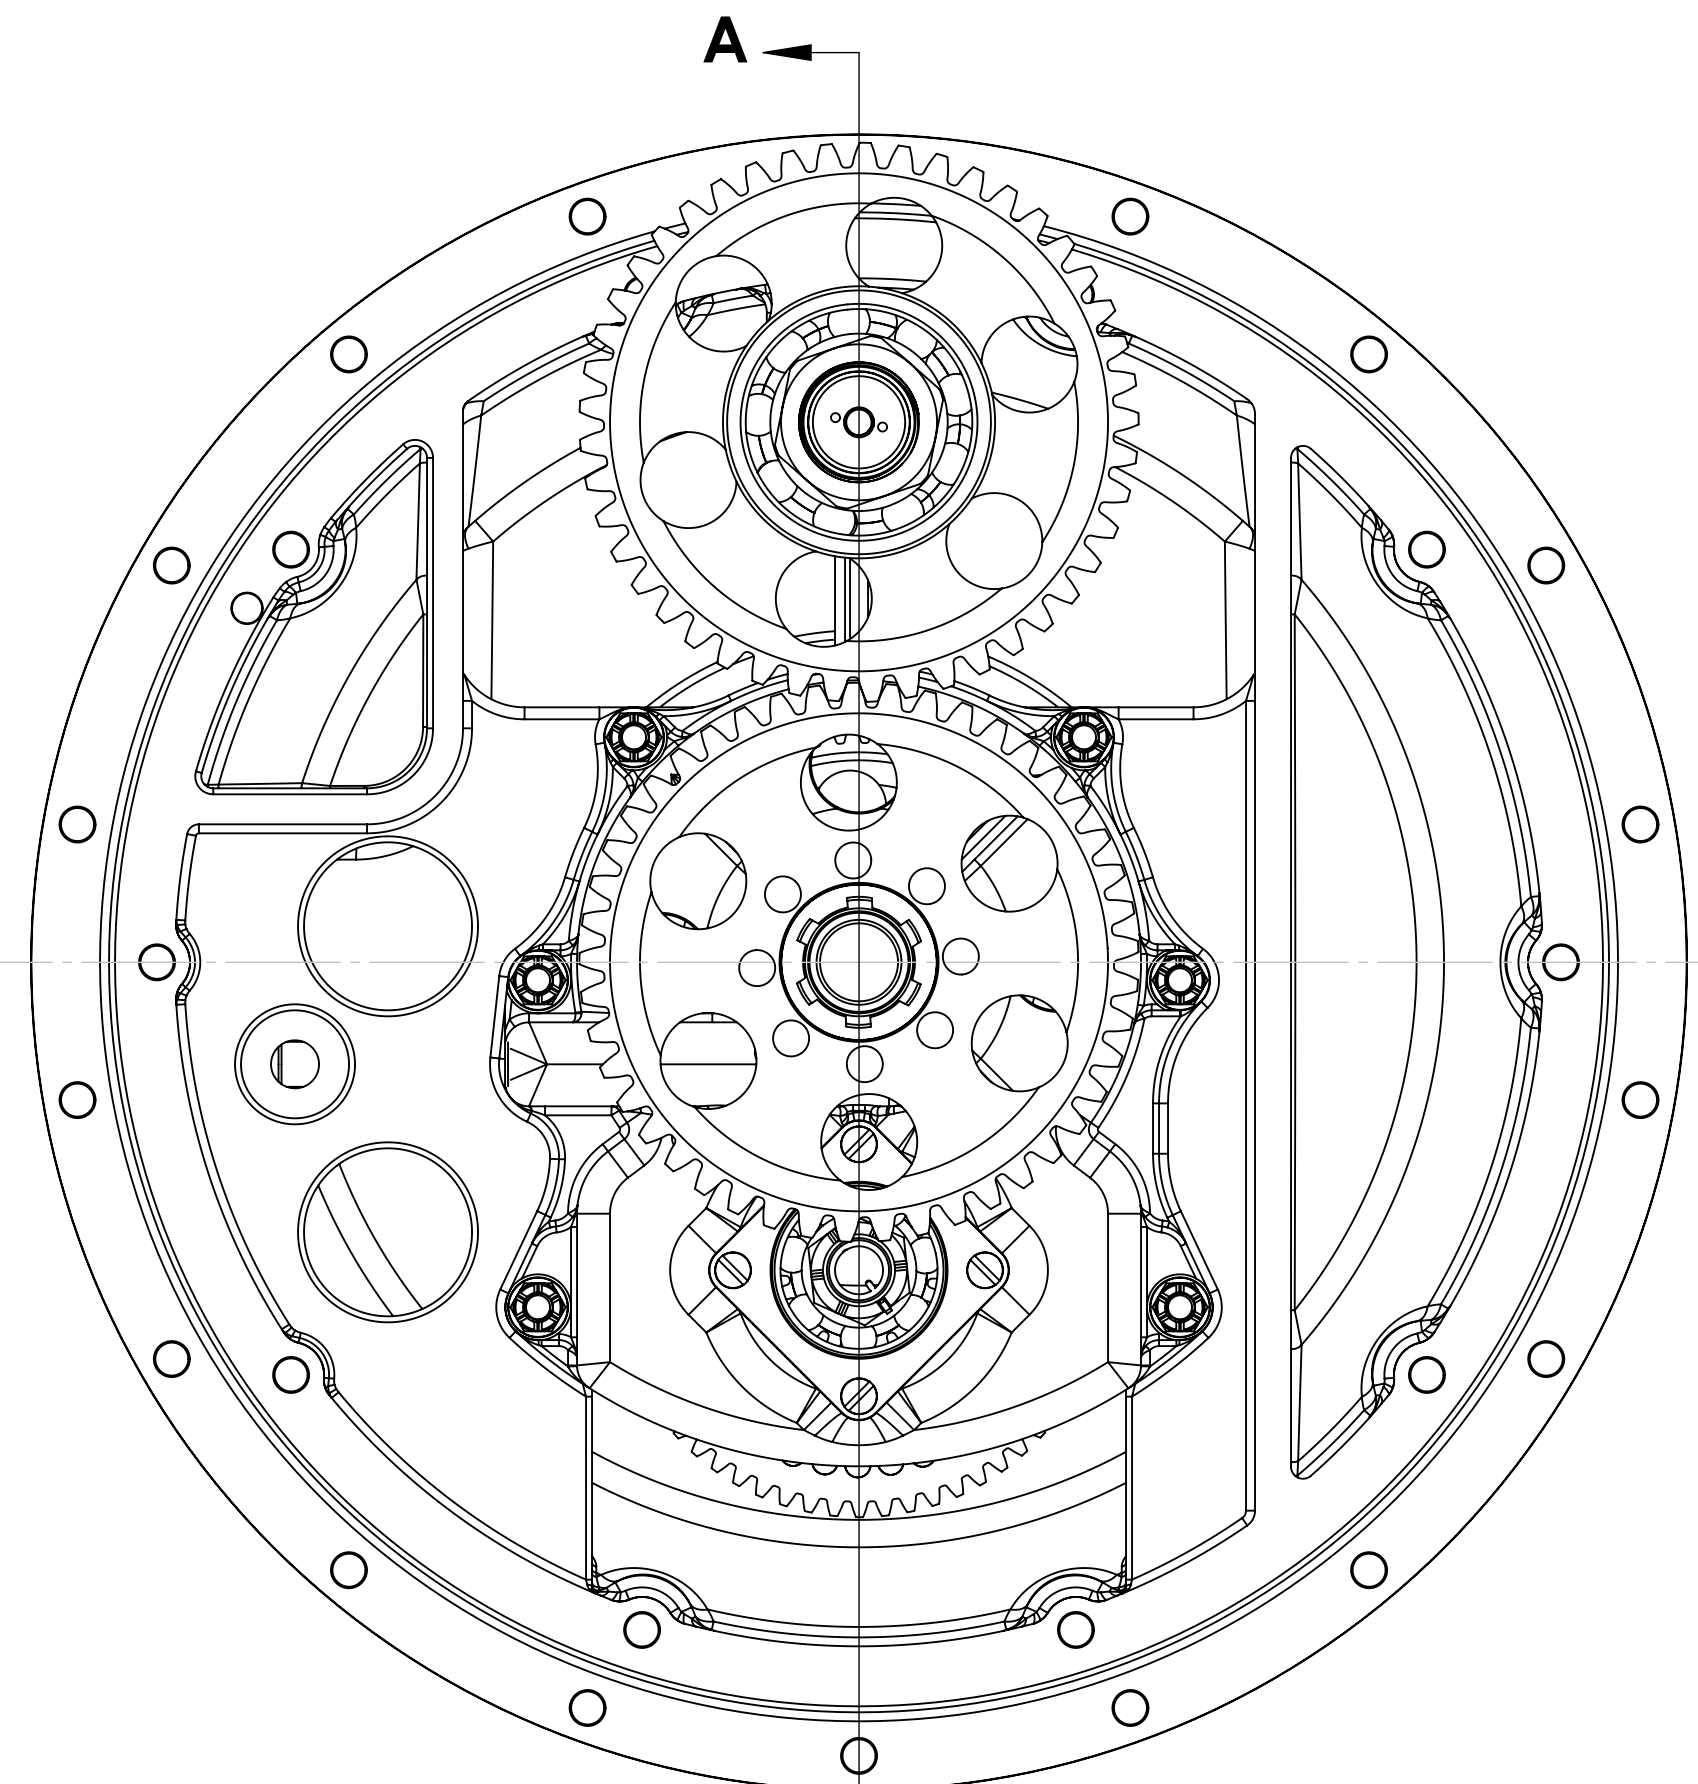

8

7

6

5

4

3

2

1

A ←

SECTION A-A
SCALE 1 : 2

**Wright Aviation Engine
Model P-2
Supercharger Assembly**
(Approximate reconstruction from original WAD drawings)
J Riend 23jan24

8

7

6

5

4