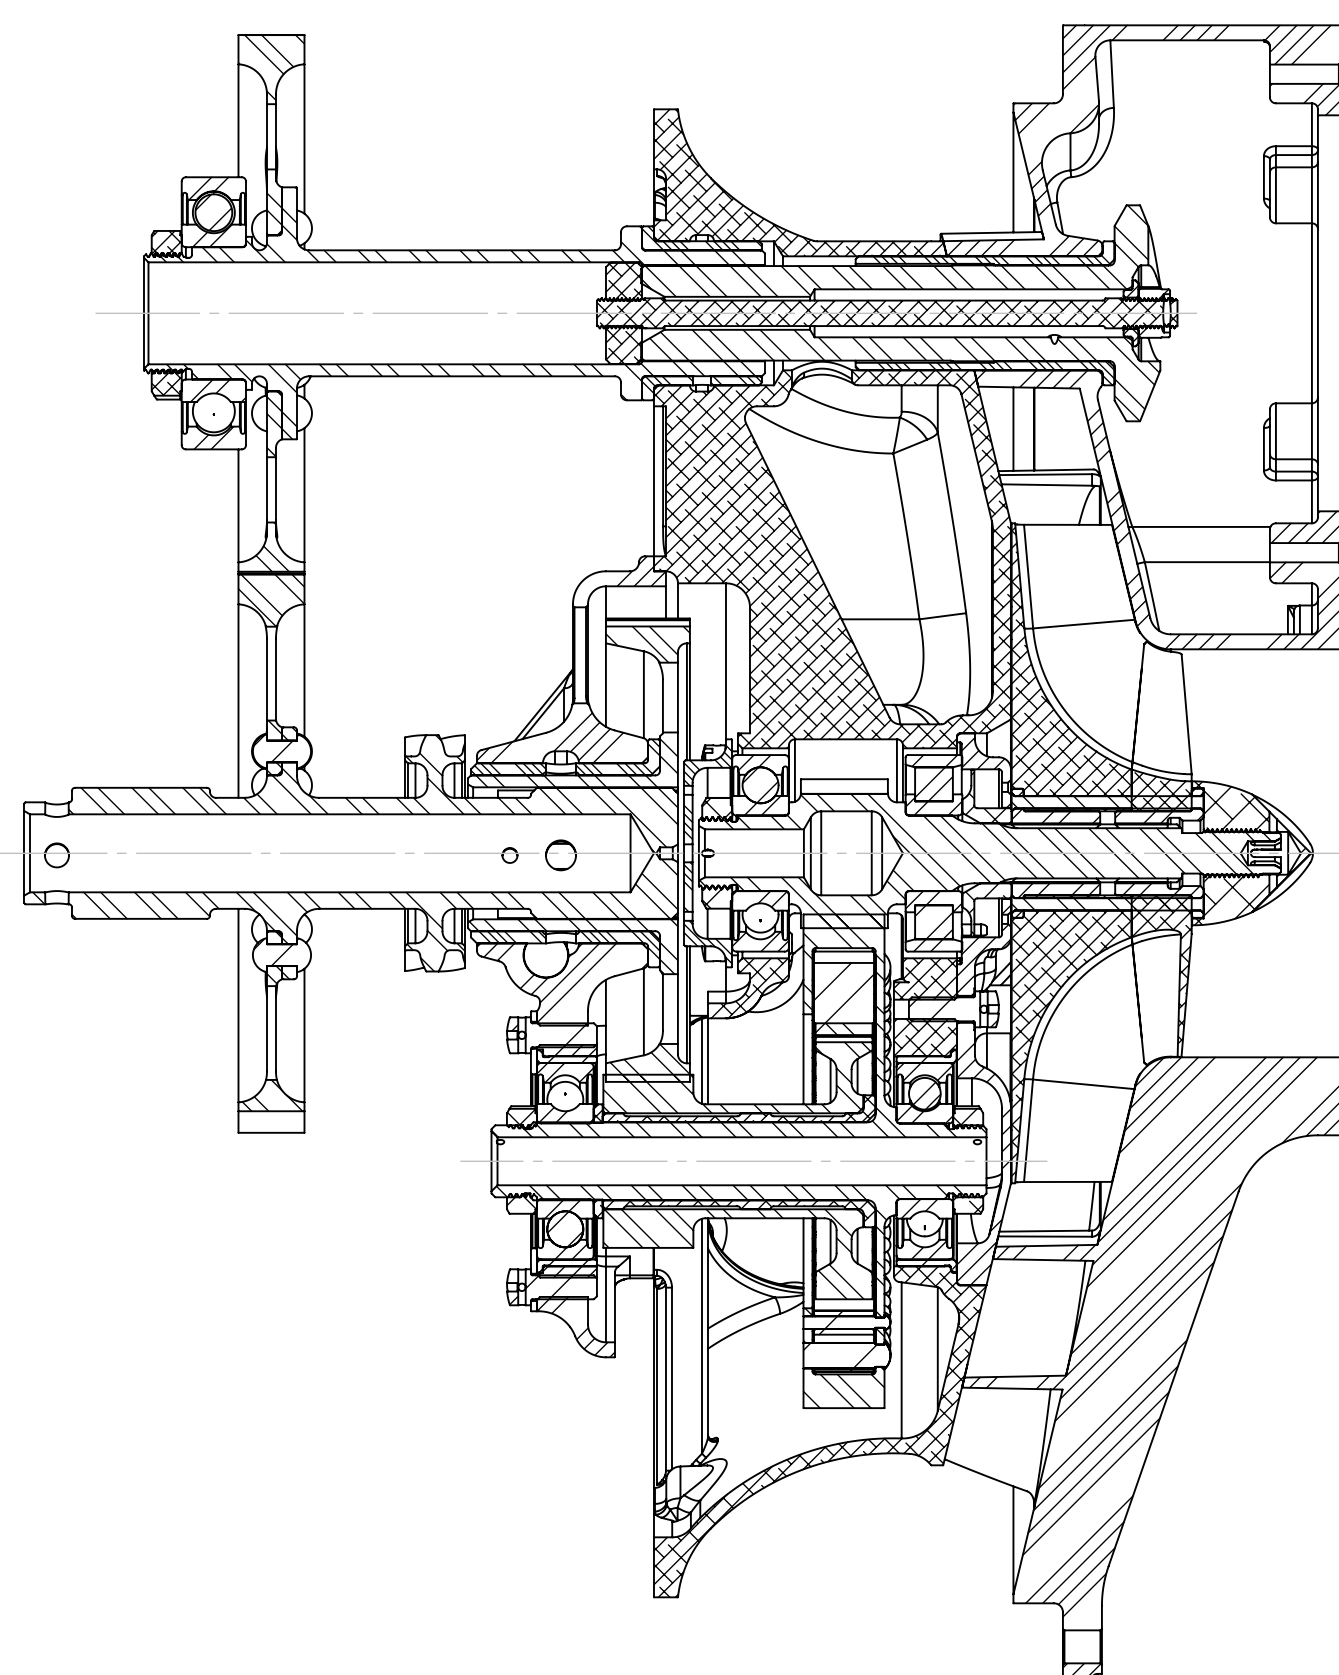

8

7

6

5

4

3

2

1

A ←

SECTION A-A
SCALE 1 : 2

**Wright Aviation Engine
Model P-2
Supercharger Assembly**
(Approximate reconstruction from original WAD drawings)
J Riend 23jan24

8

7

6

5

4