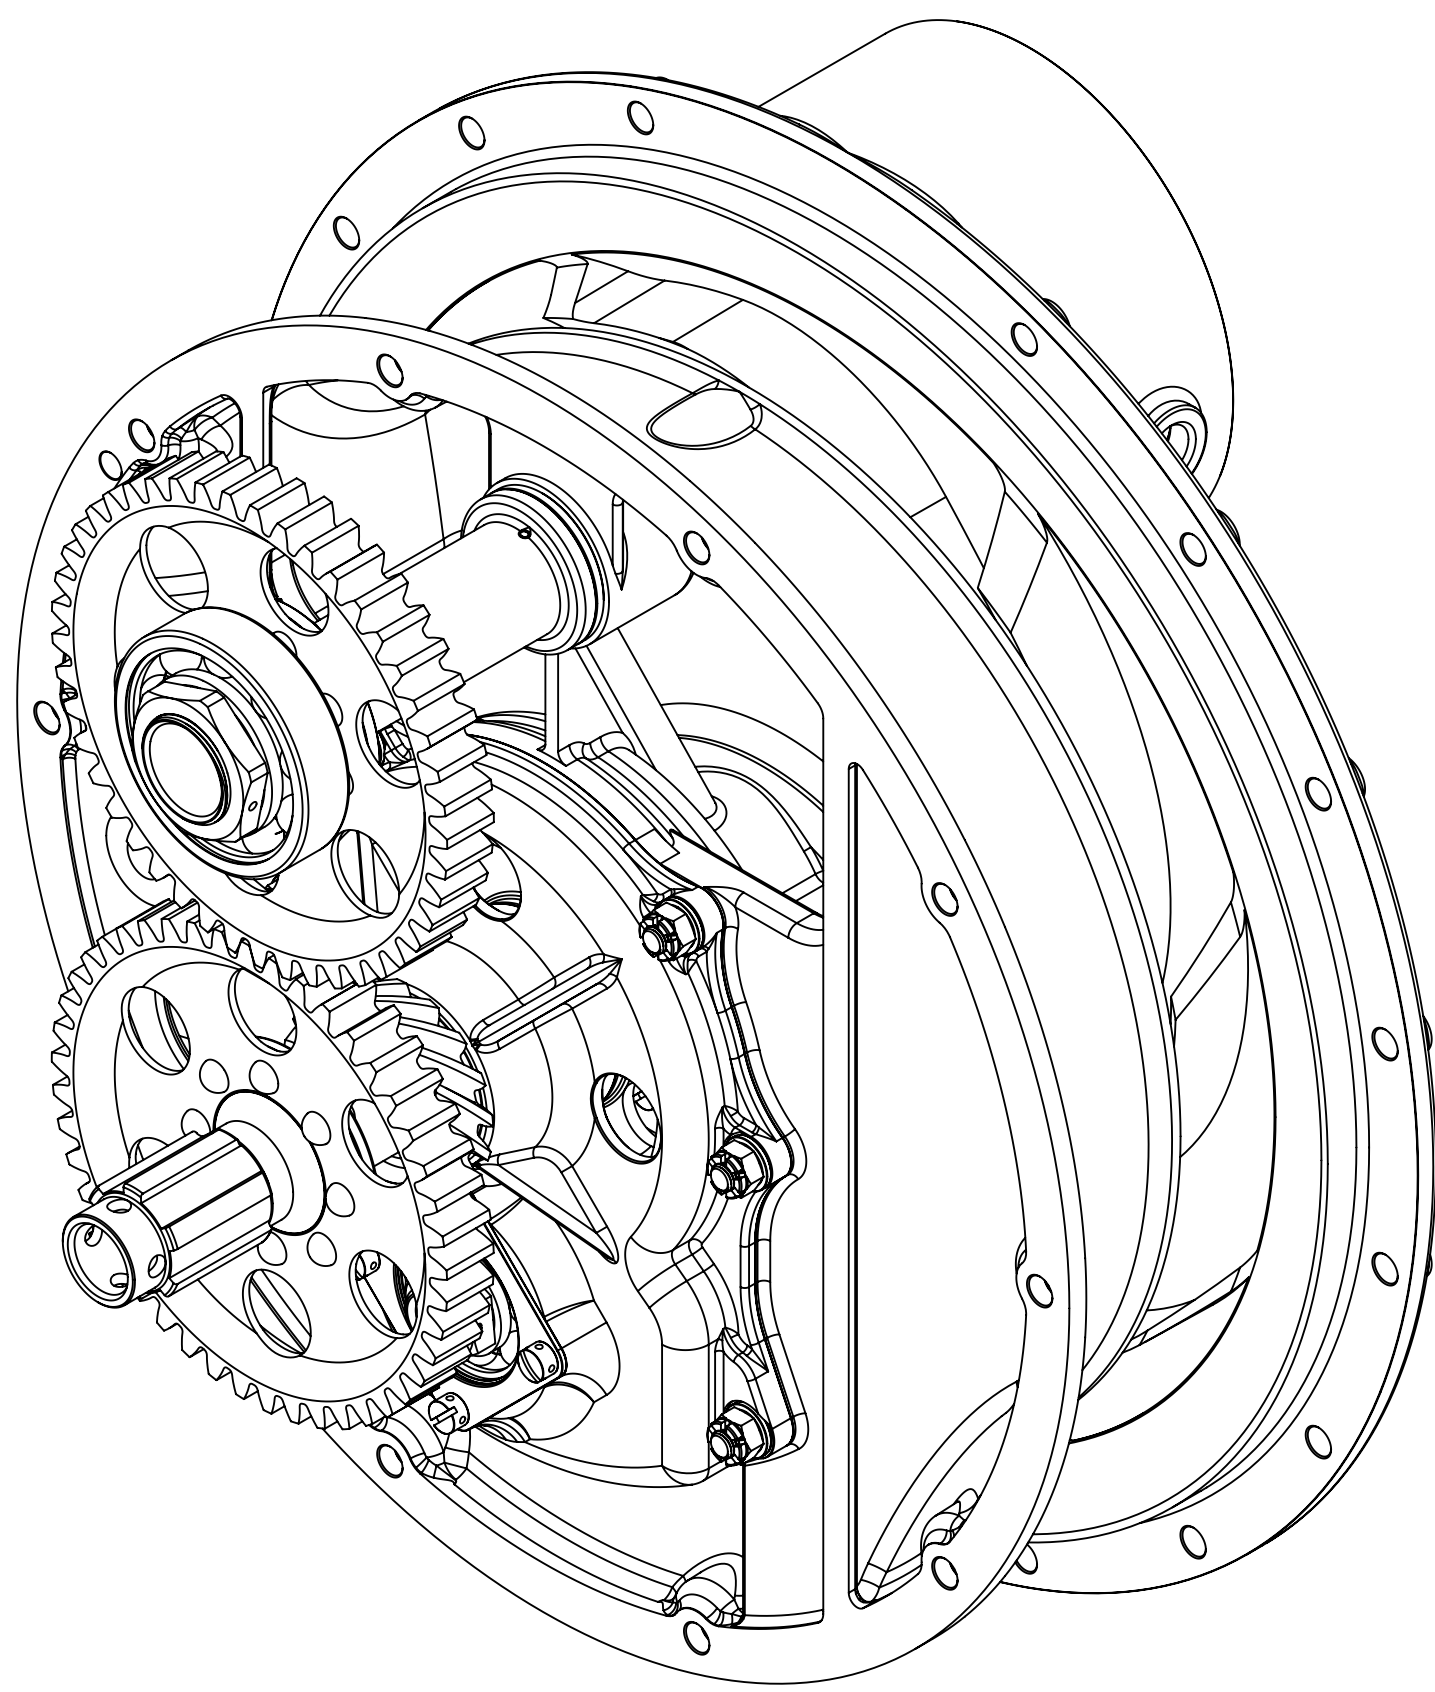

8

7

6

5

4

3

2

1

A ←

SECTION A-A
SCALE 1 : 2

**Wright Aviation Engine
Model P-2
Supercharger Assembly**
(Approximate reconstruction from original WAD drawings)
J Riend 23jan24

8

7

6

5

4